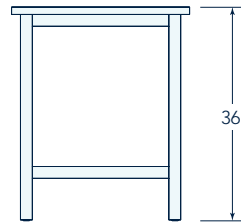

SIZES

24 x 48	30 x 48	36 x 48	42 x 60	48 x 60
24 x 60	30 x 60	36 x 60	42 x 72	48 x 72
24 x 72	30 x 72	36 x 72	42 x 84	48 x 84
24 x 84	30 x 84	36 x 84	42 x 96	48 x 96
24 x 96	30 x 96	36 x 96		

Smallest

Largest

HEIGHTS

Seated
Counter
Standing

Seated Height

Counter Height

Standing Height

MATERIALS

Top: Laminate
Solid Phenolic
Solid Wood
Stainless Steel
Edge: Edgeband
Urethane

AB•EB•EB9
1.25" Laminate
with Edgeband