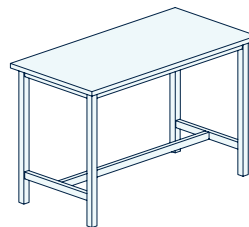

HEIGHTS

Seated
Counter
Standing

Seated Height

Counter Height

Standing Height

MATERIALS

Top: Laminate
Solid Phenolic
Solid Wood
Stainless Steel
Edge: Edgeband
Urethane

AB•EB•EB9
1.25" Laminate
with Edgeband

MA7
1.25" Laminate with
Urethane Edge

SB1
1.5" Solid Wood
Butcherblock

HC1
1" TopLab®
Solid Phenolic

MA7-S
1.25" Stainless Steel
with Urethane Edge

FOOTRESTS

No Footrests
Single Footrest
Dual Footrests

No Footrest
Depths: 24, 30 & 36

Single Footrest
Depths: 24, 30 & 36

Dual Footrests
Depths: 42 & 48

OPTIONS

Glides (std)
Casters
Bag Hook
Miki Power

Adjustable
Inset Glides (std)

Locking
Casters

Bag
Hook

Undermounted
Miki Power