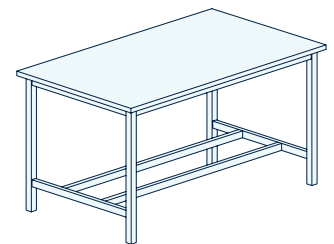

HEIGHTS

Seated
Counter
Standing

Seated Height

Counter Height

Standing Height

MATERIALS

Top: Laminate
Solid Phenolic
Solid Wood
Stainless Steel
Edge: Edgeband
Urethane

AB•EB•EB9
1.25" Laminate
with Edgeband

MA7
1.25" Laminate with
Urethane Edge

SB1
1.5" Solid Wood
Butcherblock

HC1
1" TopLab®
Solid Phenolic

MA7-S
1.25" Stainless Steel
with Urethane Edge

FOOTRESTS

No Footrests
Single Footrest
Dual Footrests

No Footrest
Depths: 24, 30 & 36

Single Footrest
Depths: 24, 30 & 36

Dual Footrests
Depths: 42 & 48

OPTIONS

Glides (std)
Casters
Bag Hook
Miki Power

Adjustable
Inset Glides (std)

Locking
Casters

Bag
Hook

Undermounted
Miki Power