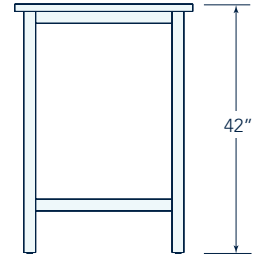

SIZES

24 x 48	30 x 48	36 x 48	42 x 60	48 x 60
24 x 60	30 x 60	36 x 60	42 x 72	48 x 72
24 x 72	30 x 72	36 x 72	42 x 84	48 x 84
24 x 84	30 x 84	36 x 84	42 x 96	48 x 96
24 x 96	30 x 96	36 x 96		

Smallest

Largest

HEIGHTS

Seated
Counter
Standing

Seated Height

Counter Height

Standing Height

MATERIALS

Top: Laminate
Solid Phenolic
Solid Wood
Stainless Steel
Edge: Edgeband
Urethane

AB•EB•EB9
1.25" Laminate
with Edgeband

MA7
1.25" Laminate with
Urethane Edge

SB1
1.5" Solid Wood
Butcherblock

HC1
1" TopLab®
Solid Phenolic

MA7-S
1.25" Stainless Steel
with Urethane Edge

FOOTRESTS

No Footrests
Single Footrest
Dual Footrests

No Footrest
Depths: 24, 30 & 36