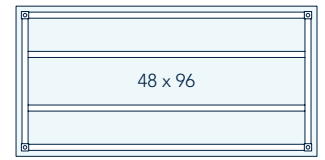

SIZES

24 x 48	30 x 48	36 x 48	42 x 60	48 x 60
24 x 60	30 x 60	36 x 60	42 x 72	48 x 72
24 x 72	30 x 72	36 x 72	42 x 84	48 x 84
24 x 84	30 x 84	36 x 84	42 x 96	48 x 96
24 x 96	30 x 96	36 x 96		

Smallest

Largest

HEIGHTS

Seated
Counter
Standing

Seated Height

Counter Height

Standing Height

MATERIALS

Top: Laminate
Solid Phenolic
Solid Wood
Stainless Steel
Edge: Edgeband
Urethane

AB•EB•EB9
1.25" Laminate
with Edgeband