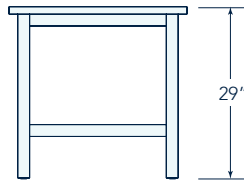

SIZES

24 x 48	30 x 48	36 x 48	42 x 60	48 x 60
24 x 60	30 x 60	36 x 60	42 x 72	48 x 72
24 x 72	30 x 72	36 x 72	42 x 84	48 x 84
24 x 84	30 x 84	36 x 84	42 x 96	48 x 96
24 x 96	30 x 96	36 x 96		

Smallest

Largest

HEIGHTS

Seated
Counter
Standing

Seated Height

Counter Height

Standing Height

MATERIALS

Top: Laminate
Solid Phenolic
Solid Wood
Stainless Steel
Edge: Edgeband
Urethane

AB•EB•EB9
1.25" Laminate
with Edgeband

MA7
1.25" Laminate with
Urethane Edge

SB1
1.5" Solid Wood
Butcherblock

HC1
1" TopLab®
Solid Phenolic

MA7-S
1.25" Stainless Steel
with Urethane Edge

FOOTRESTS

No Footrests
Single Footrest
Dual Footrests

No Footrest
Depths: 24, 30 & 36